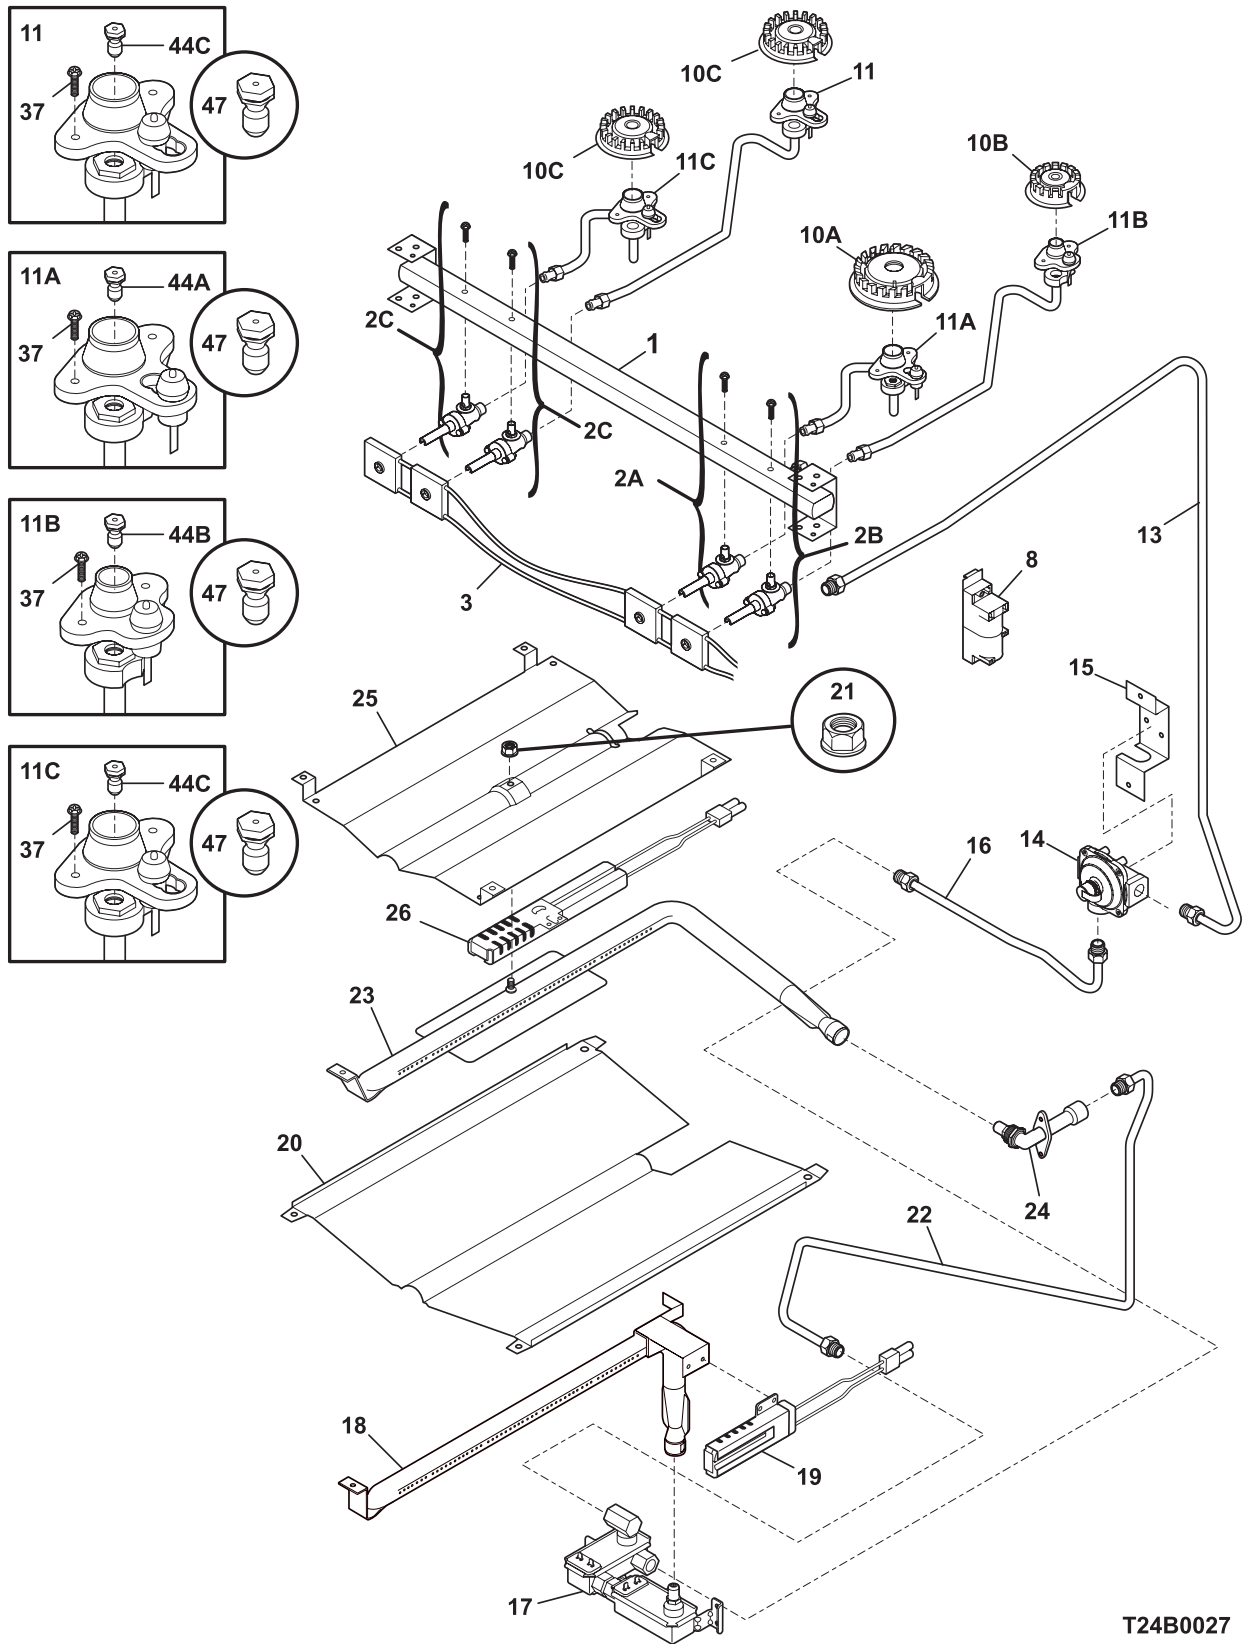

BACKGUARD

POS. NO	PART NO.	DESCRIPTION
1	316416100	Shield, backguard, rear wall
2	316497600	Shield, backguard, inner
15	316411407	Support, backguard, bisque, RH
15A	316411406	Support, backguard, bisque, LH
19	316445223	Panel-backguard, bisque
20 #	316418201	Clock/Timer, electronic, ES300
20A	316419105	Overlay, clock, bisque, ES300
23	316441600	Bracket-clock mtg, black
24 #	316448702	Switch, rocker, bisque, oven light
36	316220010	Knob, top valve, bisque, (4)
40	316489011	Panel-manifold, bisque
42	316416202	Trim, extrusion, tan
56	316230701	Shield, backguard, inner
*	316021105	Screw, hex head cup pt, 8-18 x 0.375, black
*	316021108	Screw, cup pt, 8-18 x 0.375, chrome
*	316021109	Screw, 8-18 x 0.5, chrome
*	316021110	Screw, 8-18 x 0.5, black

BURNER

T24B0027